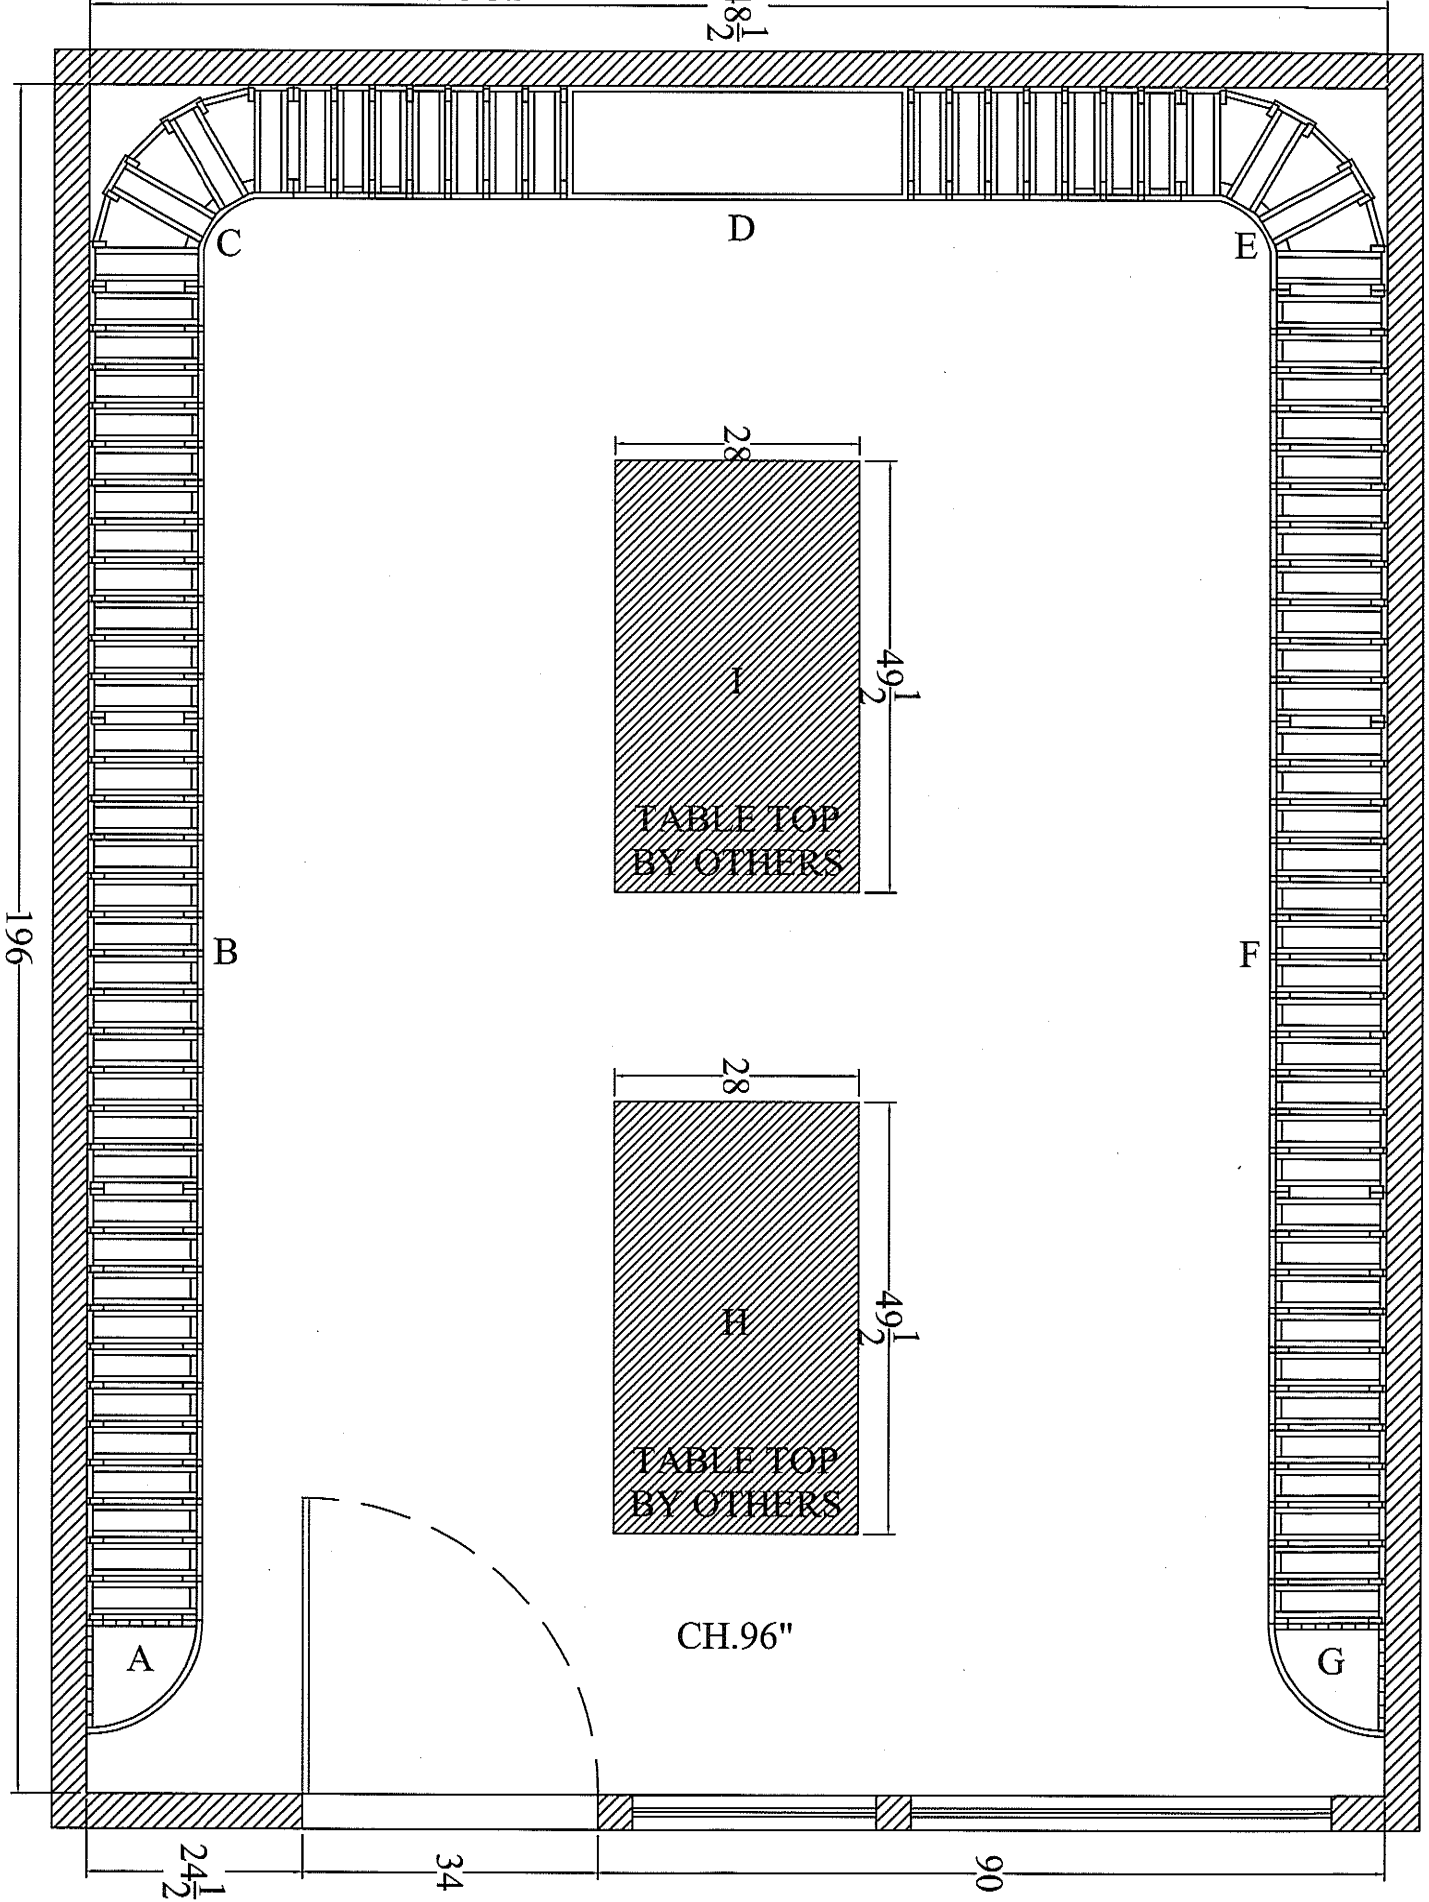

QUOTE#219866
PREMIUM REDWOOD

148 $\frac{1}{2}$

196

C

D

E

28

49 $\frac{1}{2}$

I
TABLE TOP
BY OTHERS

B

F

28

49 $\frac{1}{2}$

H
TABLE TOP
BY OTHERS

A

CH.96"

G

24 $\frac{1}{2}$

34

90