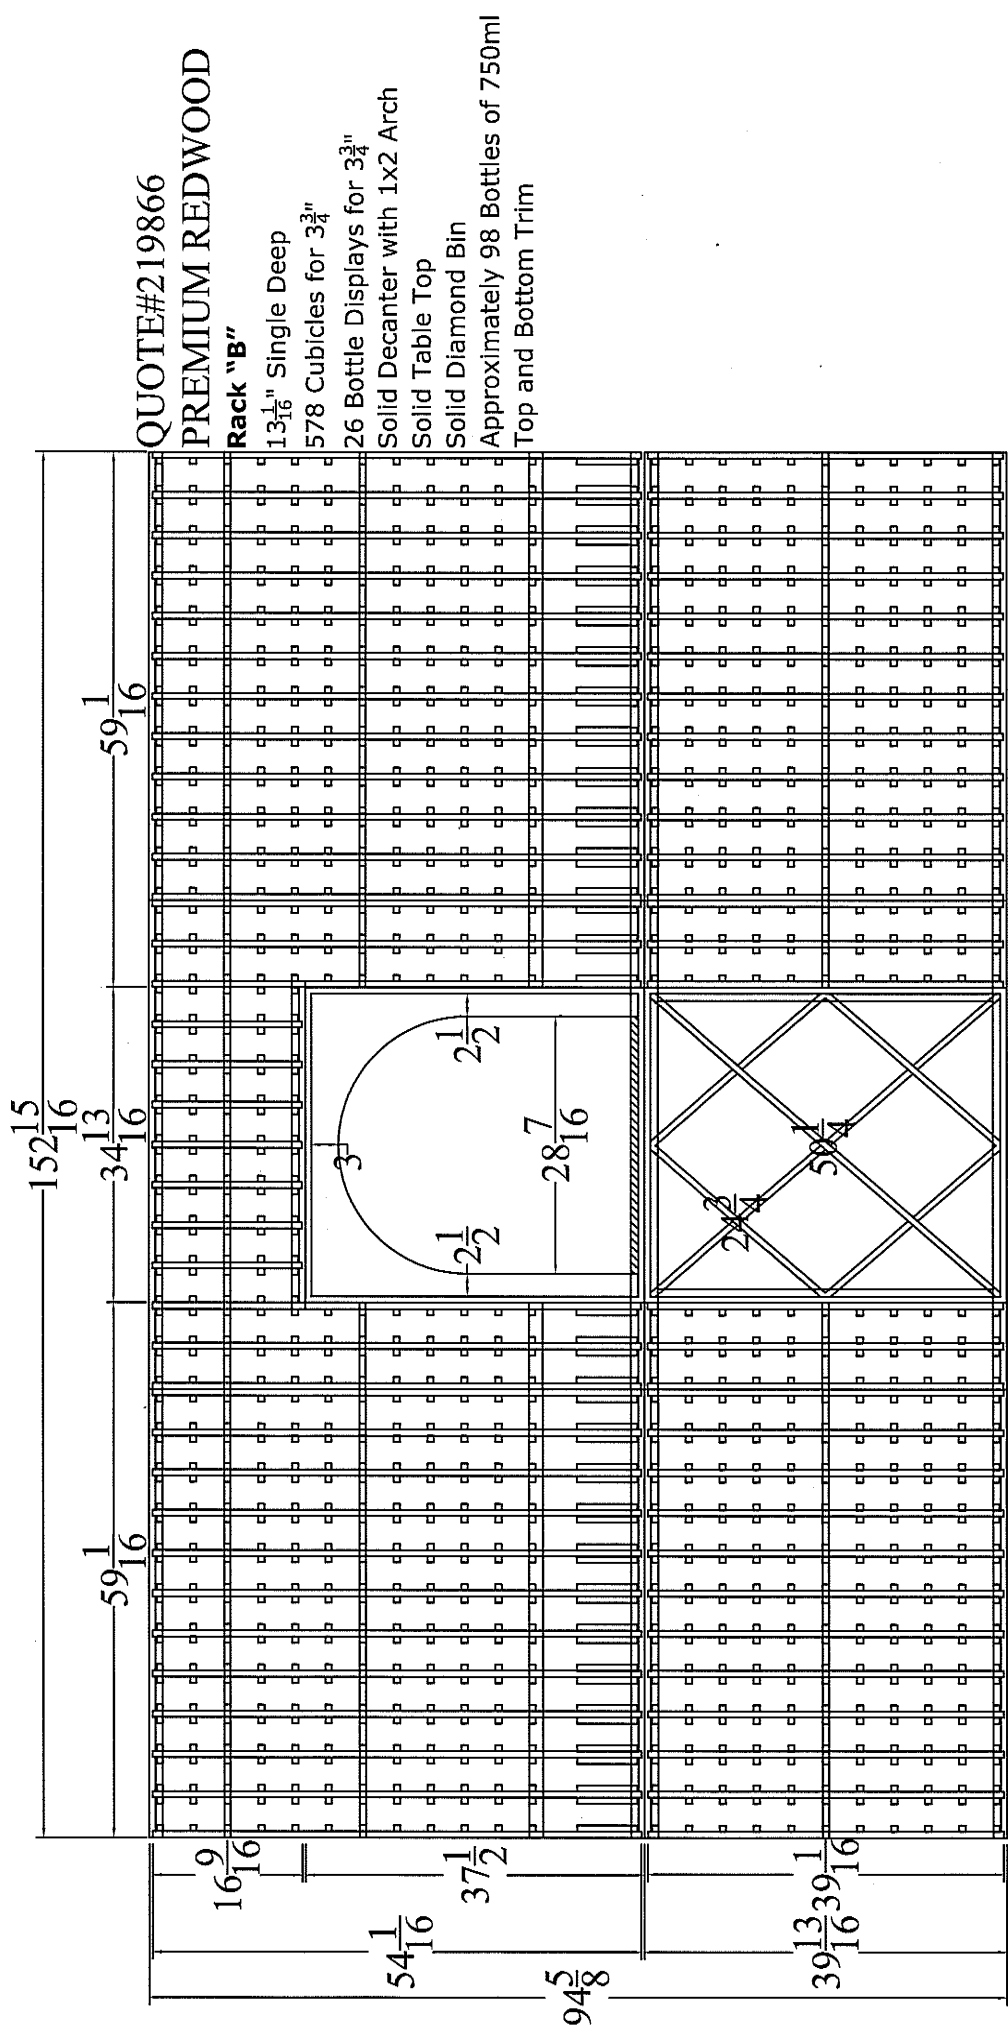

G

24 $\frac{1}{2}$

34

90

QUOTE#219866
PREMIUM REDWOOD

Rack "A" & "G"

- Single Deep
- Quarter Round
- 5 Shelves
- Top and Bottom Trim

94 $\frac{5}{8}$

RACK "A" & "G"
13 $\frac{1}{16}$ " SINGLE DEEP

QUOTE#219866

PREMIUM REDWOOD

Rack "B"

- 13 ¹/₁₆" Single Deep
- 578 Cubicles for 3 ³/₄"
- 26 Bottle Displays for 3 ³/₄"
- Solid Decanter with 1x2 Arch
- Solid Table Top
- Solid Diamond Bin
- Approximately 98 Bottles of 750ml
- Top and Bottom Trim

RACK "B"
13 ¹/₁₆" SINGLE DEEP

QUOTE#219866
PREMIUM REDWOOD

Rack "C" & "E"

- 13 $\frac{1}{16}$ " Single Deep Curve Corner
- 84 Cubicles for 3 $\frac{3}{4}$ "
- 4 Bottle Displays for 3 $\frac{3}{4}$ " Top and Bottom Trim