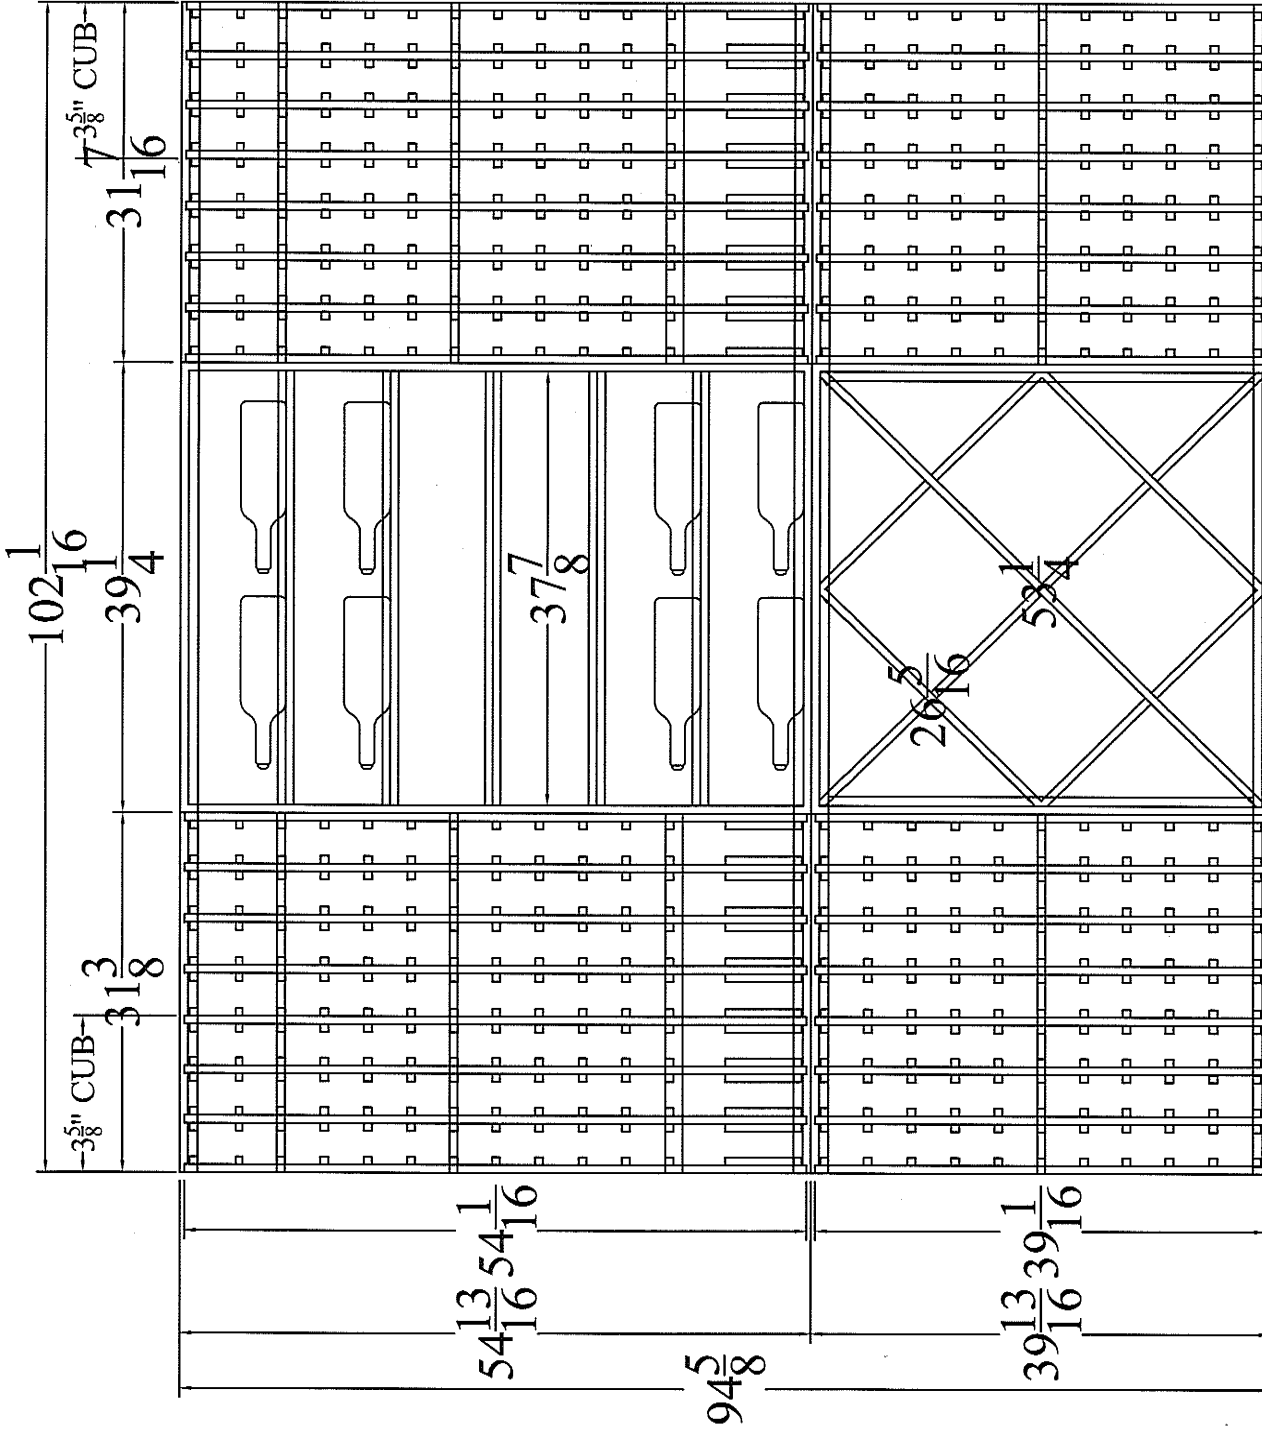

QUOTE#219866

PREMIUM REDWOOD

Rack "D"

13 1/16" Single Deep

294 Cubicles for 3 3/4"

14 Bottle Displays for 3 3/4"

Solid Decanter with Fixed Shelves

Fits 12 Magnum Bottles

Solid Diamond Bin

Approximately 114 Bottles of 750ml
Top and Bottom Trim

RACK "D"

13 1/16" SINGLE DEEP