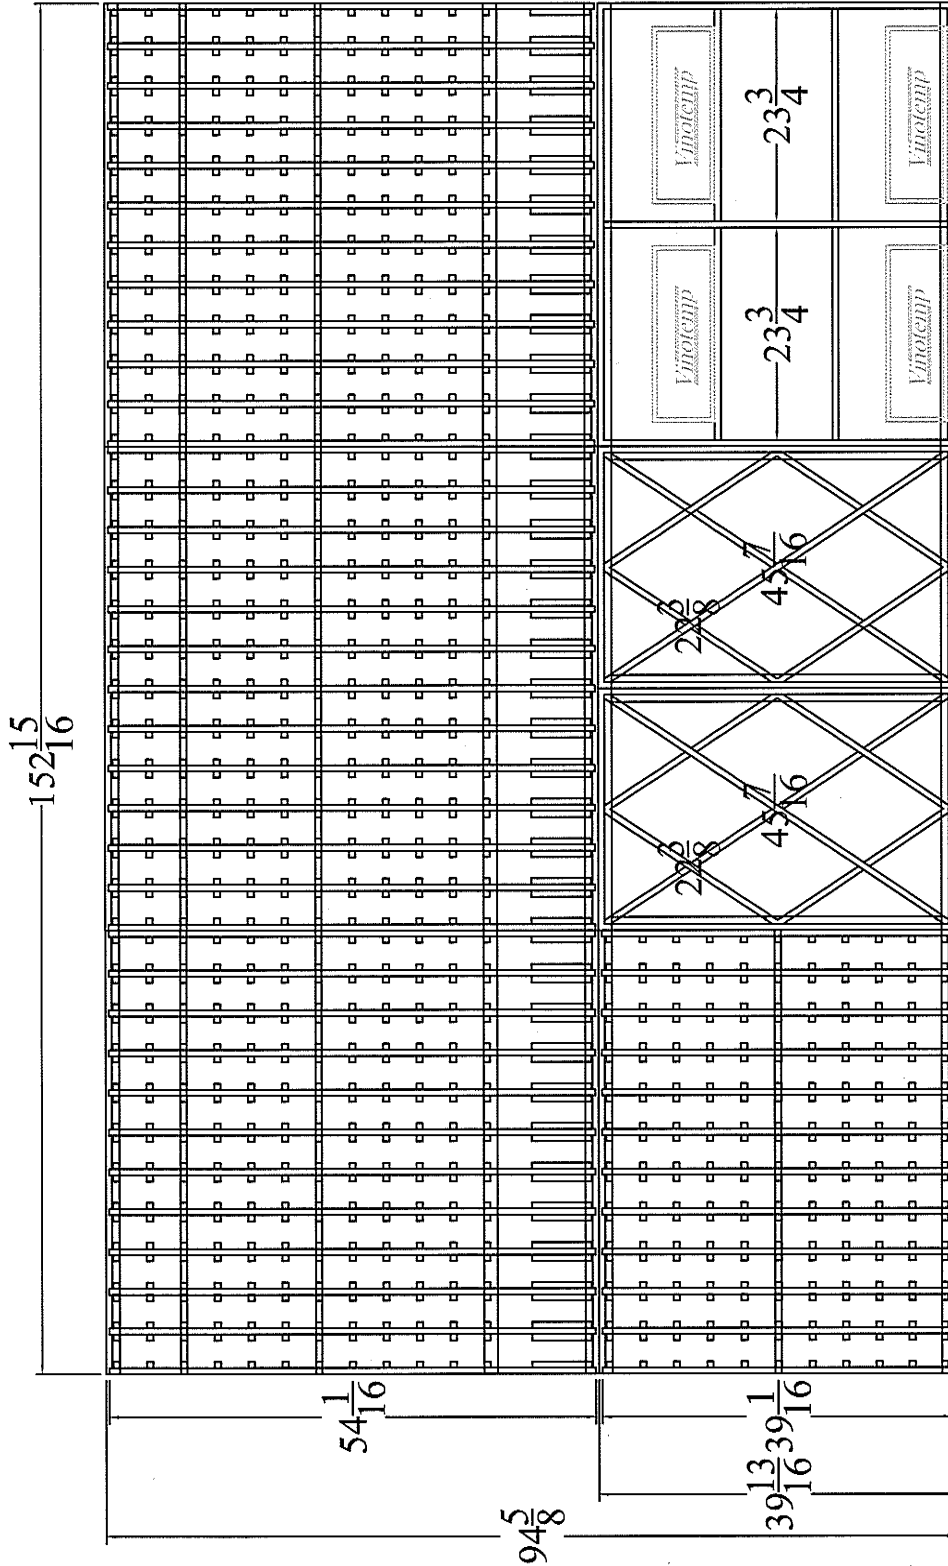

484 Cubicles for 3 $\frac{3}{4}$ "

34 Bottle Displays for 3 $\frac{3}{4}$ "

2 Solid Diamond Bins

Approximately 120 Bottles of 750ml

Solid Decanter with fixed Shelves

Fits 72 Bottles of 750ml

Top and Bottom Trim

RACK "F"
13 $\frac{1}{16}$ " SINGLE DEEP