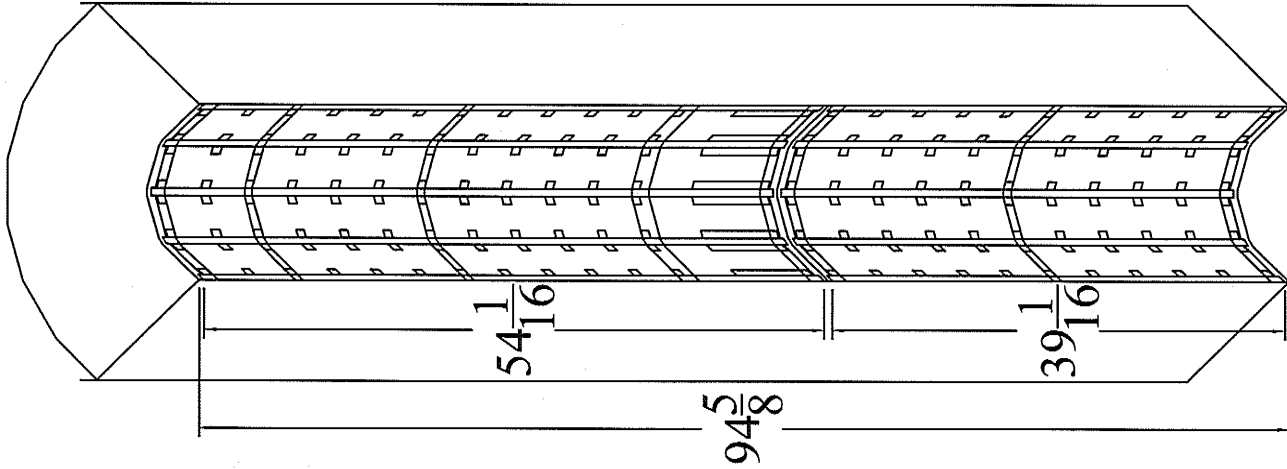

QUOTE#219866
PREMIUM REDWOOD

Rack "C" & "E"

- 13 $\frac{1}{16}$ " Single Deep Curve Corner
- 84 Cubicles for 3 $\frac{3}{4}$ "
- 4 Bottle Displays for 3 $\frac{3}{4}$ " Top and Bottom Trim

RACK "C" & "E"
13 $\frac{1}{16}$ " SINGLE DEEP